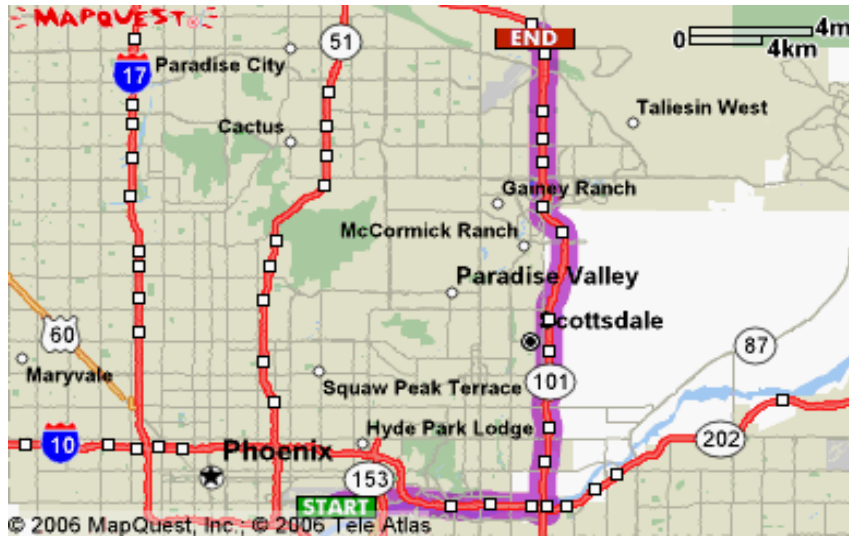

Print Close

Hilton Garden Inn Scottsdale North/Perimeter Center

8550 East Princess Drive, Scottsdale, Arizona, United States 85255
 Tel: +1-480-515-4944 Fax: +1-480-515-4954

Driving Directions to Our Hotel

Your Point of Departure
 Phoenix/Sky Harbor Int'l

Your Hotel Destination
 Hilton Garden Inn Scottsdale
 North/Perimeter Center
 8550 East Princess Drive
 Scottsdale Arizona 85255
 United States

Show distance in
 Miles Kilometers

[Get Reverse Directions](#)

Note: The map and directions are informational only. Please verify specific routes. The map and directions shown are provided as a guide for your convenience.

Maneuver	Distance	Time
1. Start out going EAST on E SKY HARBOR BLVD.	2.16 miles	3 min
2. Take the AZ-202-LOOP E ramp toward TEMPE.	0.49 miles	< 1 min
3. Merge onto AZ-202 LOOP E.	3.71 miles	3 min
4. Take the AZ-101-LOOP N exit, EXIT 9.	1.35 miles	1 min
5. Merge onto AZ-101 LOOP N.	14.07 miles	13 min
6. Take the PRINCESS DR/PIMA RD exit, EXIT 36.	0.32 miles	< 1 min
7. Stay STRAIGHT to go onto N PIMA RD.	0.16 miles	< 1 min
8. Turn LEFT onto N PIMA RD/E PRINCESS DR.	0.08 miles	< 1 min

9. Stay STRAIGHT to go onto E PRINCESS DR.

0.15 miles

< 1 min

9 maneuvers

22.48 miles

24 min