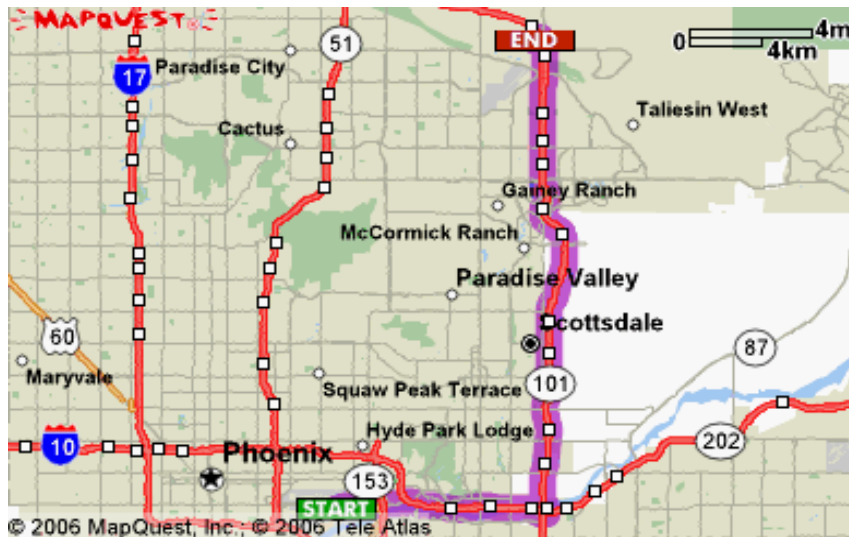

### Driving Directions to Our Hotel

**Your Point of Departure**  
 Phoenix/Sky Harbor Int'l

**Your Hotel Destination**  
 Hilton Garden Inn Scottsdale  
 North/Perimeter Center  
 8550 East Princess Drive  
 Scottsdale Arizona 85255  
 United States

Maneuver	Distance	Time
1. Start out going EAST on E SKY HARBOR BLVD.	<b>2.16 miles</b>	3 min
2. Take the AZ-202-LOOP E ramp toward TEMPE.	<b>0.49 miles</b>	< 1 min
3. Merge onto AZ-202 LOOP E.	<b>3.71 miles</b>	3 min
4. Take the AZ-101-LOOP N exit, EXIT 9.	<b>1.35 miles</b>	1 min
5. Merge onto AZ-101 LOOP N.	<b>14.07 miles</b>	13 min
6. Take the PRINCESS DR/PIMA RD exit, EXIT 36.	<b>0.32 miles</b>	< 1 min
7. Stay STRAIGHT to go onto N PIMA RD.	<b>0.16 miles</b>	< 1 min
8. Turn LEFT onto N PIMA RD/E PRINCESS DR.	<b>0.08 miles</b>	< 1 min

9. Stay STRAIGHT to go onto E PRINCESS DR.

**0.15 miles**

< 1 min

**9 maneuvers**

**22.48 miles**

**24 min**